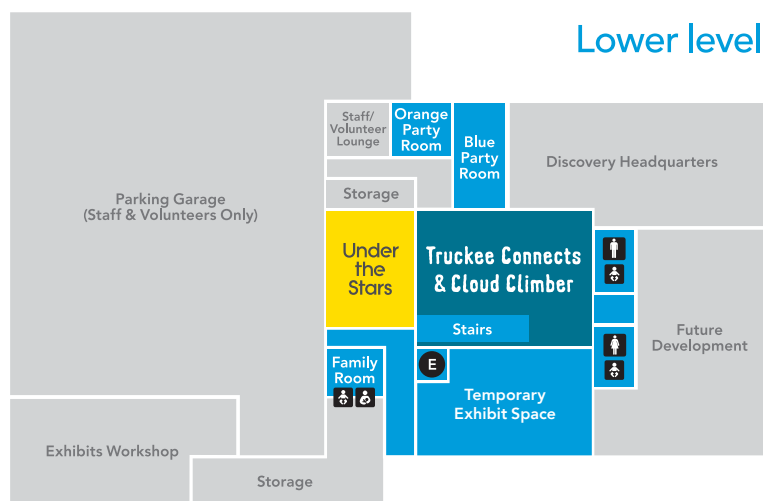

Spark!Lab Smithsonian

Explore the process of invention – from initial idea, to prototype, to marketing – and maybe even come up with the World's next big invention in this hands-on lab.

Little Discoveries (5 and under)

The Discovery's youngest visitors will find this gallery to be an engaging place to climb, explore and, best of all, cooperate. They can operate an ore cart and mine elevator, explore a cave, and even climb a tree!

Cloud Climber & Truckee Connects

Climb three stories high into this model of our region's water cycle and then explore a scale model of the Truckee River—from Lake Tahoe all the way to Pyramid Lake.

Under the Stars

Explore a cave, pitch a tent, and interact with wildlife from throughout our great state. Under the Stars is a Nevada outdoor experience brought inside.

-  Admissions Desk/Information
-  Elevator
-  Baby Changing Station
-  Women's Restroom
-  Men's Restroom
-  Family Restroom
-  Quiet Area