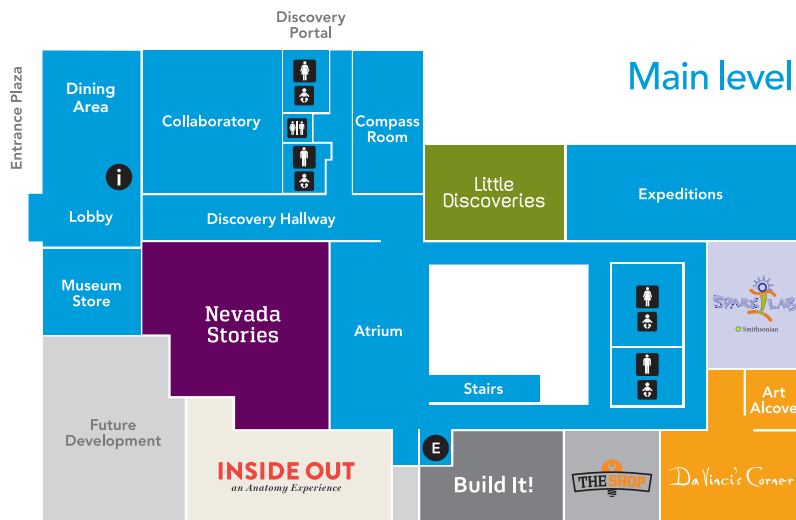

Da Vinci's Corner

Da Vinci would be right at home in this space where art and science intersect! Experiment with catapults, flying contraptions, refracted light, early movie-making technology, and much more! And, test your brain on one of this exhibition's Brain Teasers.

Spark!Lab Smithsonian

Explore the process of invention – from initial idea, to prototype, to marketing – and maybe even come up with the World's next big invention in this hands-on lab.

Little Discoveries (5 and under)

The Discovery's youngest visitors will find this gallery to be an engaging place to climb, explore and, best of all, cooperate. They can operate an ore cart and mine elevator, explore a cave, and even climb a tree!

Explore a cave, pitch a tent, and interact with wildlife from throughout our great state. Under the Stars is a Nevada outdoor experience brought inside.

-  Admissions Desk/Information
-  Elevator
-  Baby Changing Station
-  Women's Restroom
-  Men's Restroom
-  Family Restroom
-  Quiet Area