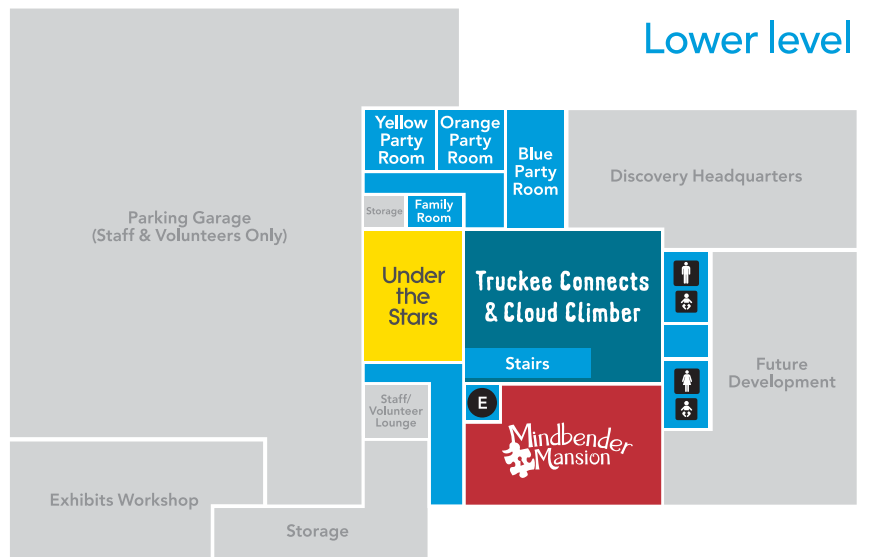

FEATURED EXHIBITION

Survival of the Slowest

Counterintuitive Adaptations

LEARN HOW THE SLOW SURVIVE

Sometimes being slow, small, or weak can have its advantages! This world-class exhibition will allow visitors to get up close and personal with more than 15 live animals including a two-toed sloth, red-footed tortoise, green iguana, four-toed hedgehog, bearded dragon, ball python, and more!

Survival of the Slowest is on exhibit through January 8, 2023.