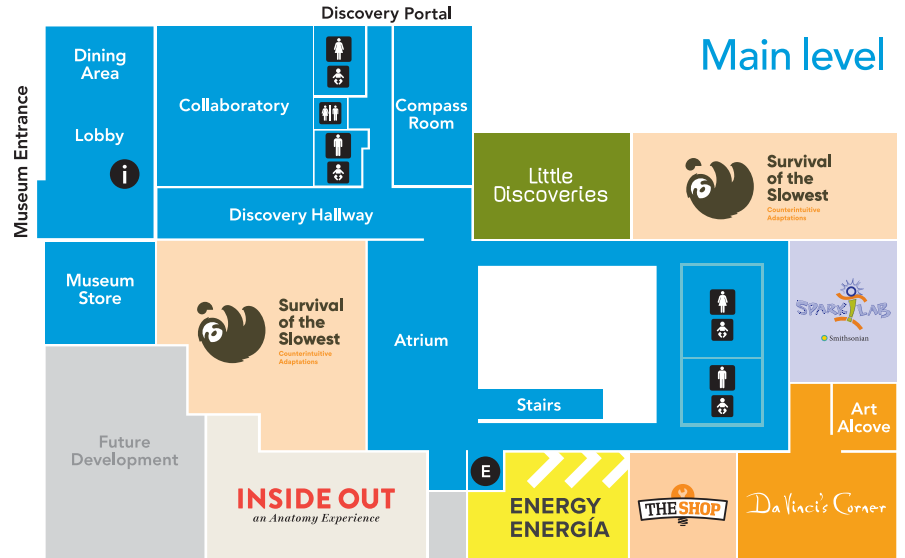

The Discovery's youngest visitors will find this gallery to be an engaging place to climb, explore and, best of all, cooperate. They can operate an ore cart and mine elevator, explore a cave, climb a tree, and much more!

Cloud Climber & Truckee Connects

Climb three stories into a model of our region's water cycle and then explore a working scale model of the Truckee River—from Lake Tahoe all the way to Pyramid Lake.

Under the Stars

Under the Stars is home to an exciting new exhibition titled Sun, Earth, Universe! Explore planet Earth, the solar system, the universe, and the really BIG questions NASA scientists are trying to answer about the vastness of space.

Mindbender Mansion

Enter the wonderfully puzzling world of Mindbender Mansion, an eclectic place full of puzzles, brainteasers, and interactive challenges guaranteed to test the brain power and problem solving skills of even the most experienced puzzlers.