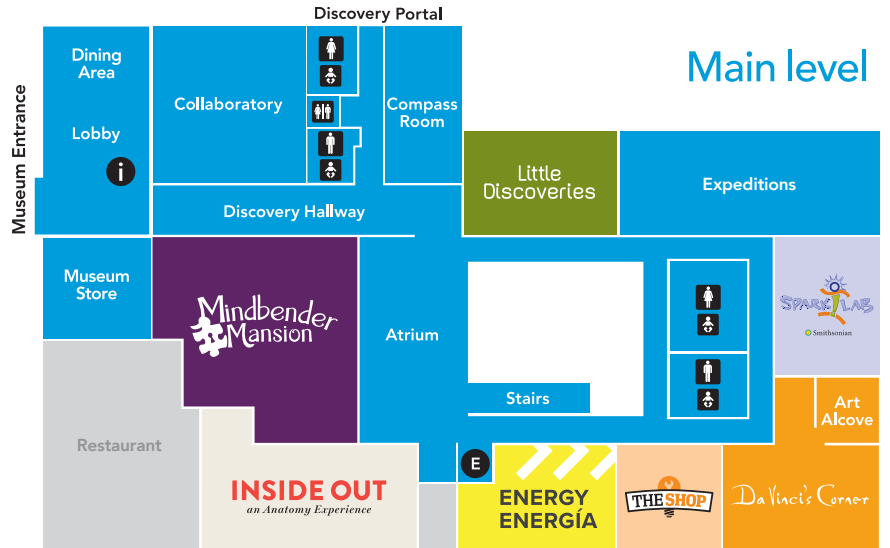

Spark!Lab Smithsonian

Explore the process of invention – from initial idea, to prototype, to marketing – and maybe even come up with the World's next big invention in this hands-on lab.

Little Discoveries (5 and under)

The Discovery's youngest visitors will find this gallery to be an engaging place to climb, explore and, best of all, cooperate. They can operate an ore cart and mine elevator, explore a cave, climb a tree, and much more!

Cloud Climber & Truckee Connects

Climb three stories into a model of our region's water cycle and then explore a working scale model of the Truckee River—from Lake Tahoe all the way to Pyramid Lake.

Under the Stars

-  Admissions Desk/Information
-  Elevator
-  Baby Changing Station
-  Women's Restroom
-  Men's Restroom
-  Family Restroom
-  Quiet Area

FEATURED EXHIBITION

Enter the wonderfully puzzling world of *Mindbender Mansion*, an eclectic place full of brainteasers and interactive challenges guaranteed to test the brainpower and problem-solving skills of even the most experienced puzzlers.