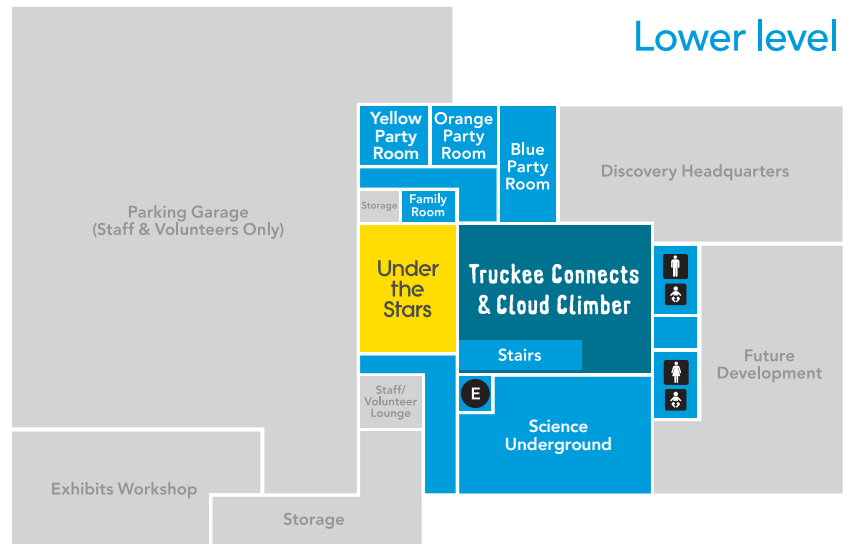

The Discovery's youngest visitors will find this gallery to be an engaging place to climb, explore and, best of all, cooperate. They can operate an ore cart and mine elevator, explore a cave, climb a tree, and much more!

Cloud Climber & Truckee Connects

Climb three stories into a model of our region's water cycle and then explore a working scale model of the Truckee River—from Lake Tahoe all the way to Pyramid Lake.

Under the Stars

Under the Stars is home to an exciting new exhibition titled Sun, Earth, Universe! Explore planet Earth, the solar system, the universe, and the really BIG questions NASA scientists are trying to answer about the vastness of space.

-  Admissions Desk/Information
-  Elevator
-  Baby Changing Station
-  Women's Restroom
-  Men's Restroom
-  Family Restroom
-  Quiet Area

FEATURED EXHIBITION

Enter the wonderfully puzzling world of *Mindbender Mansion*, an eclectic place full of brainteasers and interactive challenges guaranteed to test the brainpower and problem-solving skills of even the most experienced puzzlers.